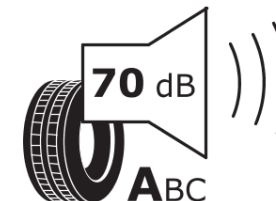

ENERG

MICHELIN

419618

385/65R22.5 160 K

C3