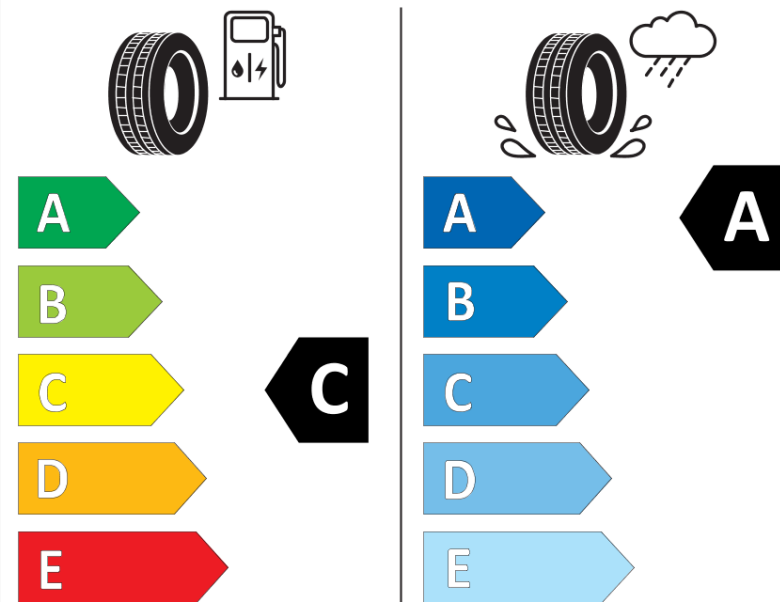

Product Information Sheet

Delegated Regulation (EU) 2020/740

Supplier name or trademark	MICHELIN
Commercial name or trade designation	X MULTI WINTER T VG
Tyre type identifier	419618
Tyre size designation	385/65R22.5
Load-capacity index	160
Load-capacity index (Load index for Dual mounting)	
Speed category symbol	K
Fuel efficiency class	C
Wet grip class	A
External rolling noise class	A
External rolling noise value	70
Severe snow tyre	Yes
Date of start of production	29/13
Date of end of production	
Additional information	385/65R22.5 X MULTI WINTER T TL 160K VG MI
Load-capacity index (Single Load index for additional service description)	158
Load-capacity index (Dual Load index for additional service description)	
Speed category symbol (for Additional Service Description)	L

ENERG

MICHELIN

419618

385/65R22.5 160 K

C3