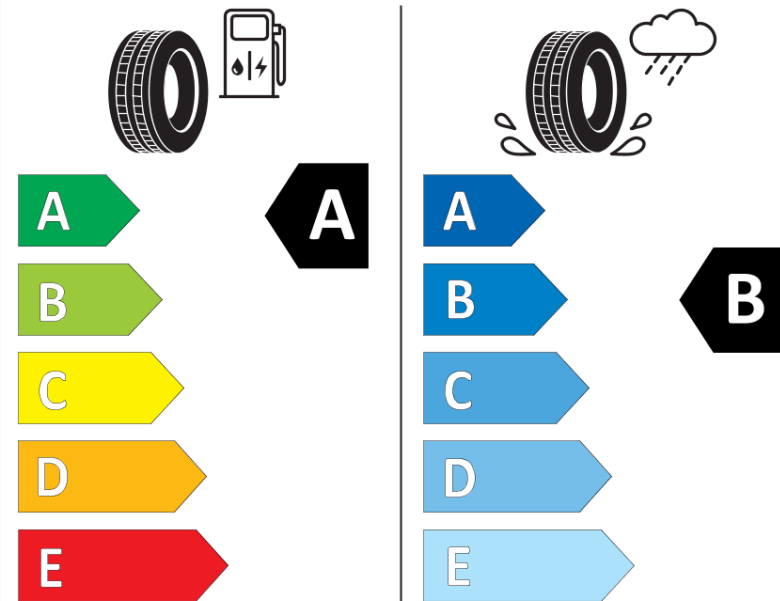

Product Information Sheet

Delegated Regulation (EU) 2020/740

Supplier name or trademark	MICHELIN
Commercial name or trade designation	X LINE ENERGY T VB
Tyre type identifier	452658
Tyre size designation	385/65R22.5
Load-capacity index	160
Load-capacity index (Load index for Dual mounting)	
Speed category symbol	K
Fuel efficiency class	A
Wet grip class	B
External rolling noise class	A
External rolling noise value	69
Severe snow tyre	No
Date of start of production	30/12
Date of end of production	
Additional information	385/65R22.5 X LINE ENERGY T TL 160K VB MI
Load-capacity index (Single Load index for additional service description)	158
Load-capacity index (Dual Load index for additional service description)	
Speed category symbol (for Additional Service Description)	L

ENERG

MICHELIN

452658

385/65R22.5 160 K

C3